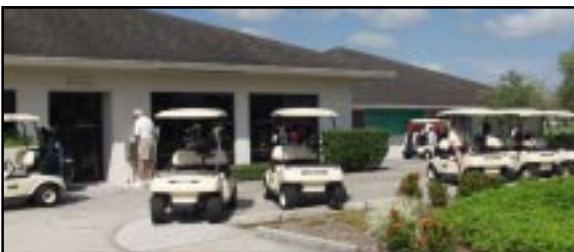

Vista Plantation in Vero Beach, Florida

An Adult Recreational Community

The Club House

Tennis and Swimming Porch

The Meeting and Game Room

Tennis Courts and Shuffleboard Courts

Swimming Pool

The Pro Shop

Sign-in Counter

Practice Green

Golf Carts ready to go

Sandwich Grill

Driving Range

The Recreation Area

towards the rear of
the golf course

Shuffleboard Courts

Swimming Pool and Club House

Lighted Picnic Area with Outside Grills

Inside Tables, Lighting, and Ceiling Fans