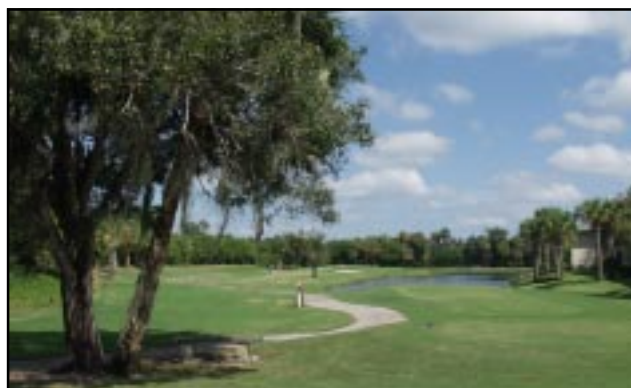

Vista Plantation in Vero Beach, Florida

An Adult Recreational Community

The Club House

Tennis and Swimming Porch

The Meeting and Game Room

Tennis Courts and Shuffleboard Courts

Swimming Pool

The Pro Shop

Sign-in Counter

Practice Green

Golf Carts ready to go

Sandwich Grill

Driving Range

The Recreation Area

towards the rear of
the golf course

Shuffleboard Courts

Swimming Pool and Club House

Lighted Picnic Area with Outside Grills

Inside Tables, Lighting, and Ceiling Fans